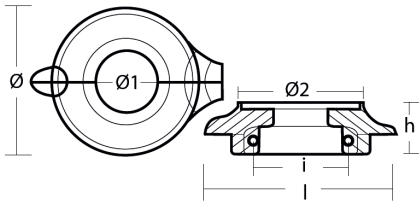

## 00734

Volvo Penta - Serie 00734

Volvo Penta Split Collar for Saildrive

### Product technical specification

COD	kg	lbs		l	h	i	Ø	Ø1	Ø2
00734	1.43	3.15	mm	140	40	75	110	45	97
			inch	5.51	1.57	2.95	4.33	1.77	3.82

#### Main features

**Catalog page:** 294  
**Where it is installed:** SD 130S, 150S  
**Original code:** 3888305  
**Production method:** d  
**Sold in the kit:**