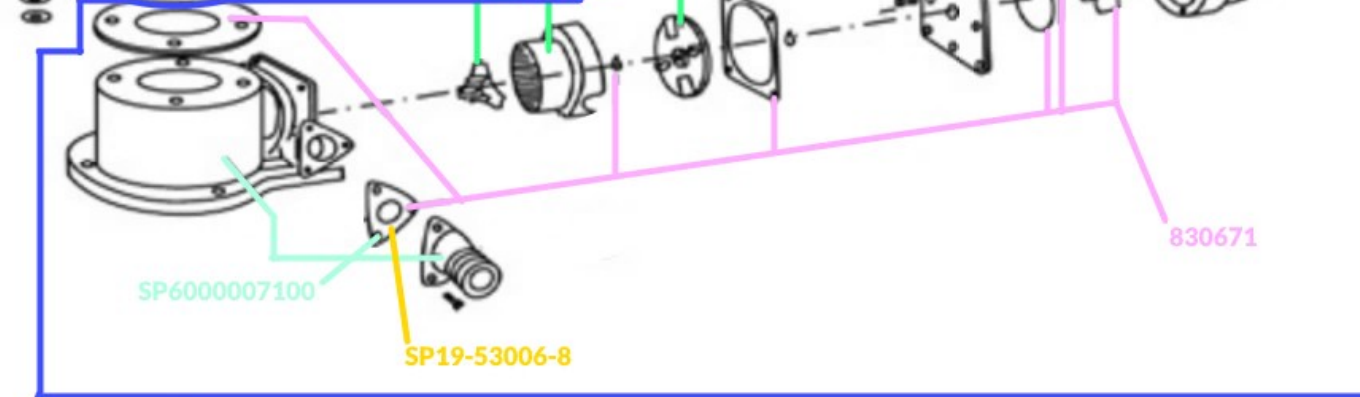

SPARES FOR 830533 ELECTRIC TOILET

SP600000715
CONTROL PANEL

SP6500000004

SP6500000551

SP6000007121

830672 (12V)

830671

SP6000007100

SP19-53006-8

830670 (12V)